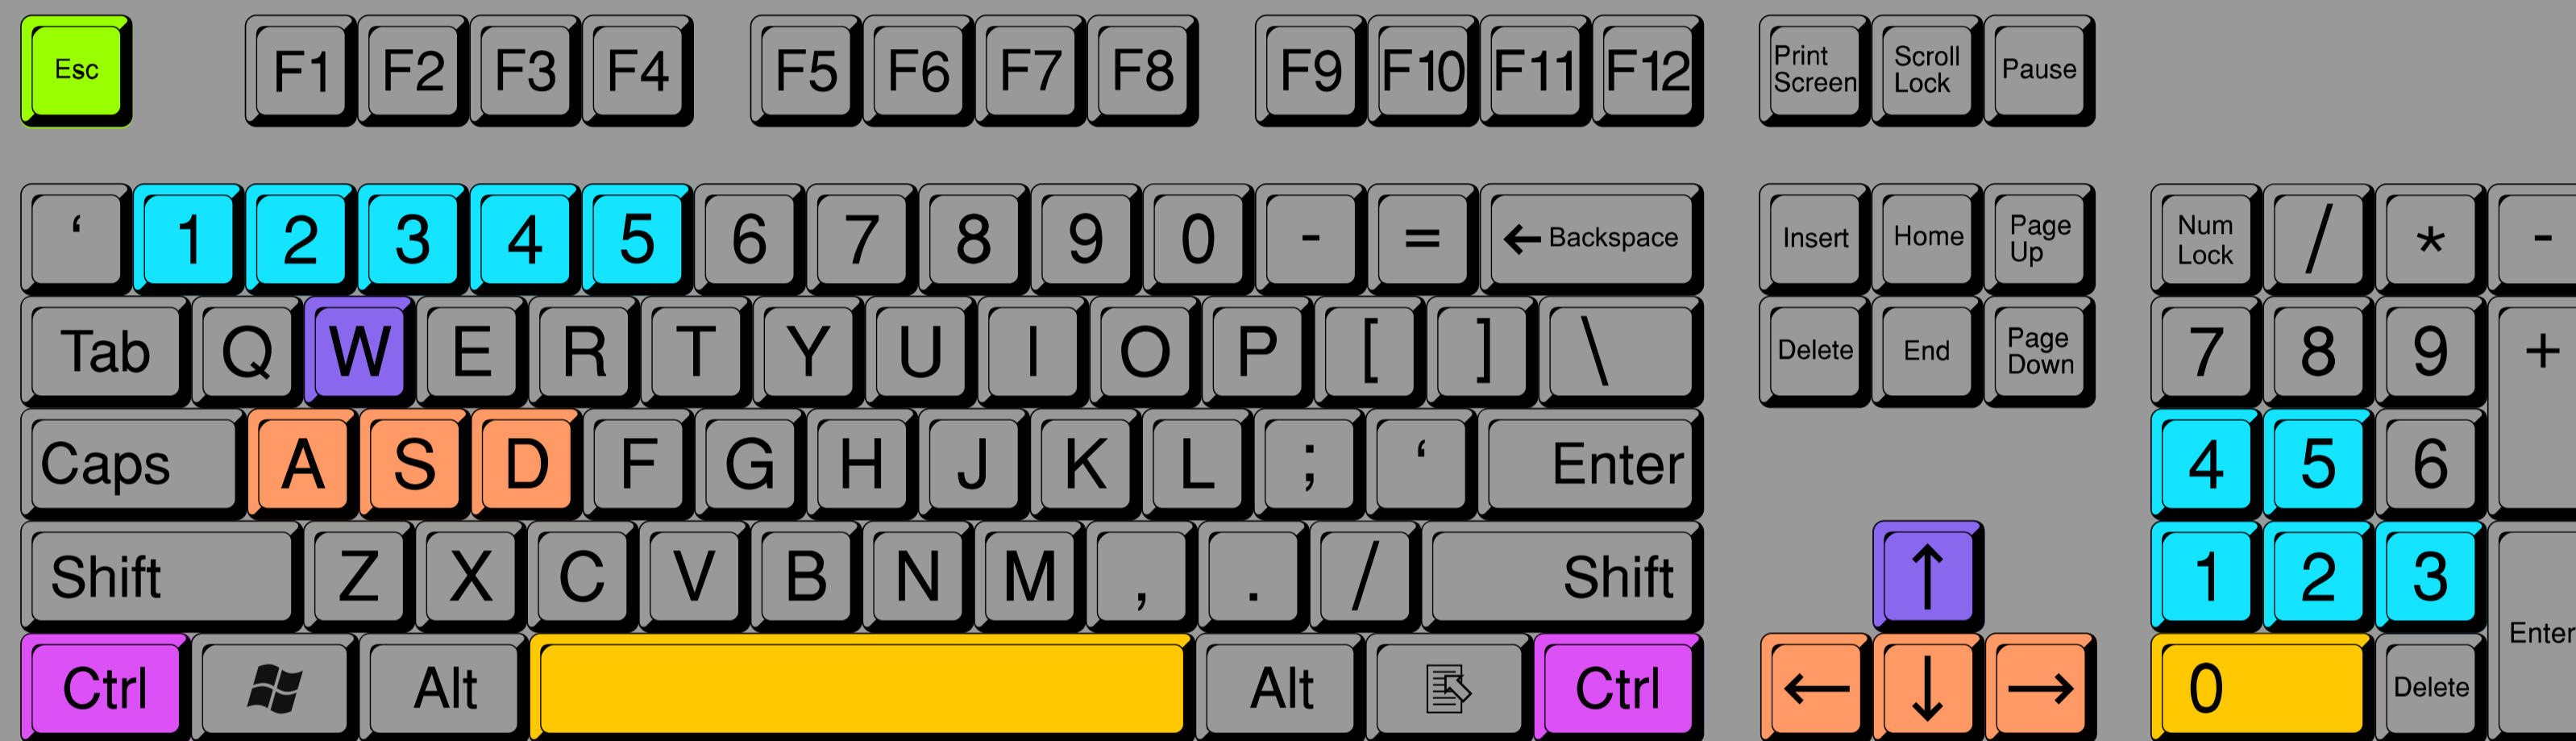

KEYBOARD AND MOUSE OPERATING INSTRUCTIONS 2.0

- Attacks
- Move
- Jump
- Summon
- Pause
- + Areal Attacks
- + Change Direction On Summoning.

XBOX CONTROLLER OPERATING INSTRUCTIONS

小兵設置 \ 招喚
Minions Setting \ Summon

成就列表
achievement

暫停
Pause

關卡選擇 \ 招喚
Scene Select \ Summon

強化升級 \ 選擇卡片
Level Upgrade \ Select Card

遊戲選項 \ 選擇卡片
GameOption \ Select Card

介面操作選擇 \ 玩家移動
UI Focus Select \ Move

標記卡片 \ 攻擊
Mark Cards \ Attacks

卡片數據
Cards Data

輸入 \ 交換卡片 \ 跳躍
Enter \ Swap Card \ Jump

待機列選擇
standby area Select